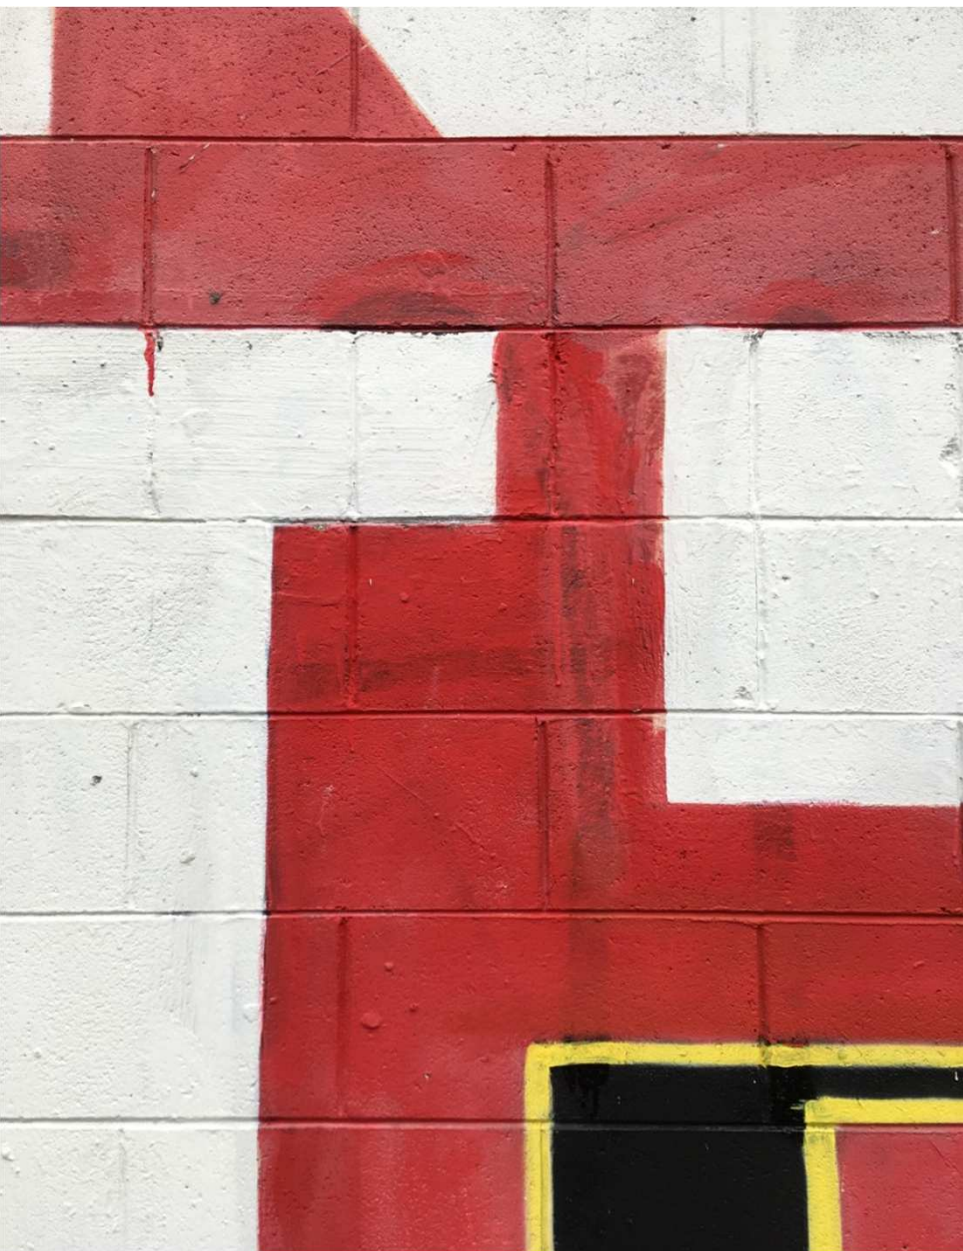

A detail of NIGUARDA ANTIFASCISTA mural (1 of 6), Milan, 2014. Gina Galeotti Bianchi (Lia) and Stellina Vecchio (Lalla), partisan relays, fallen on April 24th, 1945 Photo Credits: CESMAR7, 2018

A detail of NIGUARDA ANTIFASCISTA mural (2 of 6), Milan, 2014. Photo Credits: CESMAR7, 2018

A detail of NIGUARDA ANTIFASCISTA mural (3 of 6), Milan, 2014. Photo Credits: CESMAR7, 2018

A detail of NIGUARDA ANTIFASCISTA mural (4 of 6), Milan, 2014. Photo Credits: CESMAR7, 2018

A detail of NIGUARDA ANTIFASCISTA mural (5 of 6), Milan, 2014. Photo Credits: CESMAR7, 2018

A detail of NIGUARDA ANTIFASCISTA mural (6 of 6), Milan, 2014. Photo Credits: CESMAR7, 2018