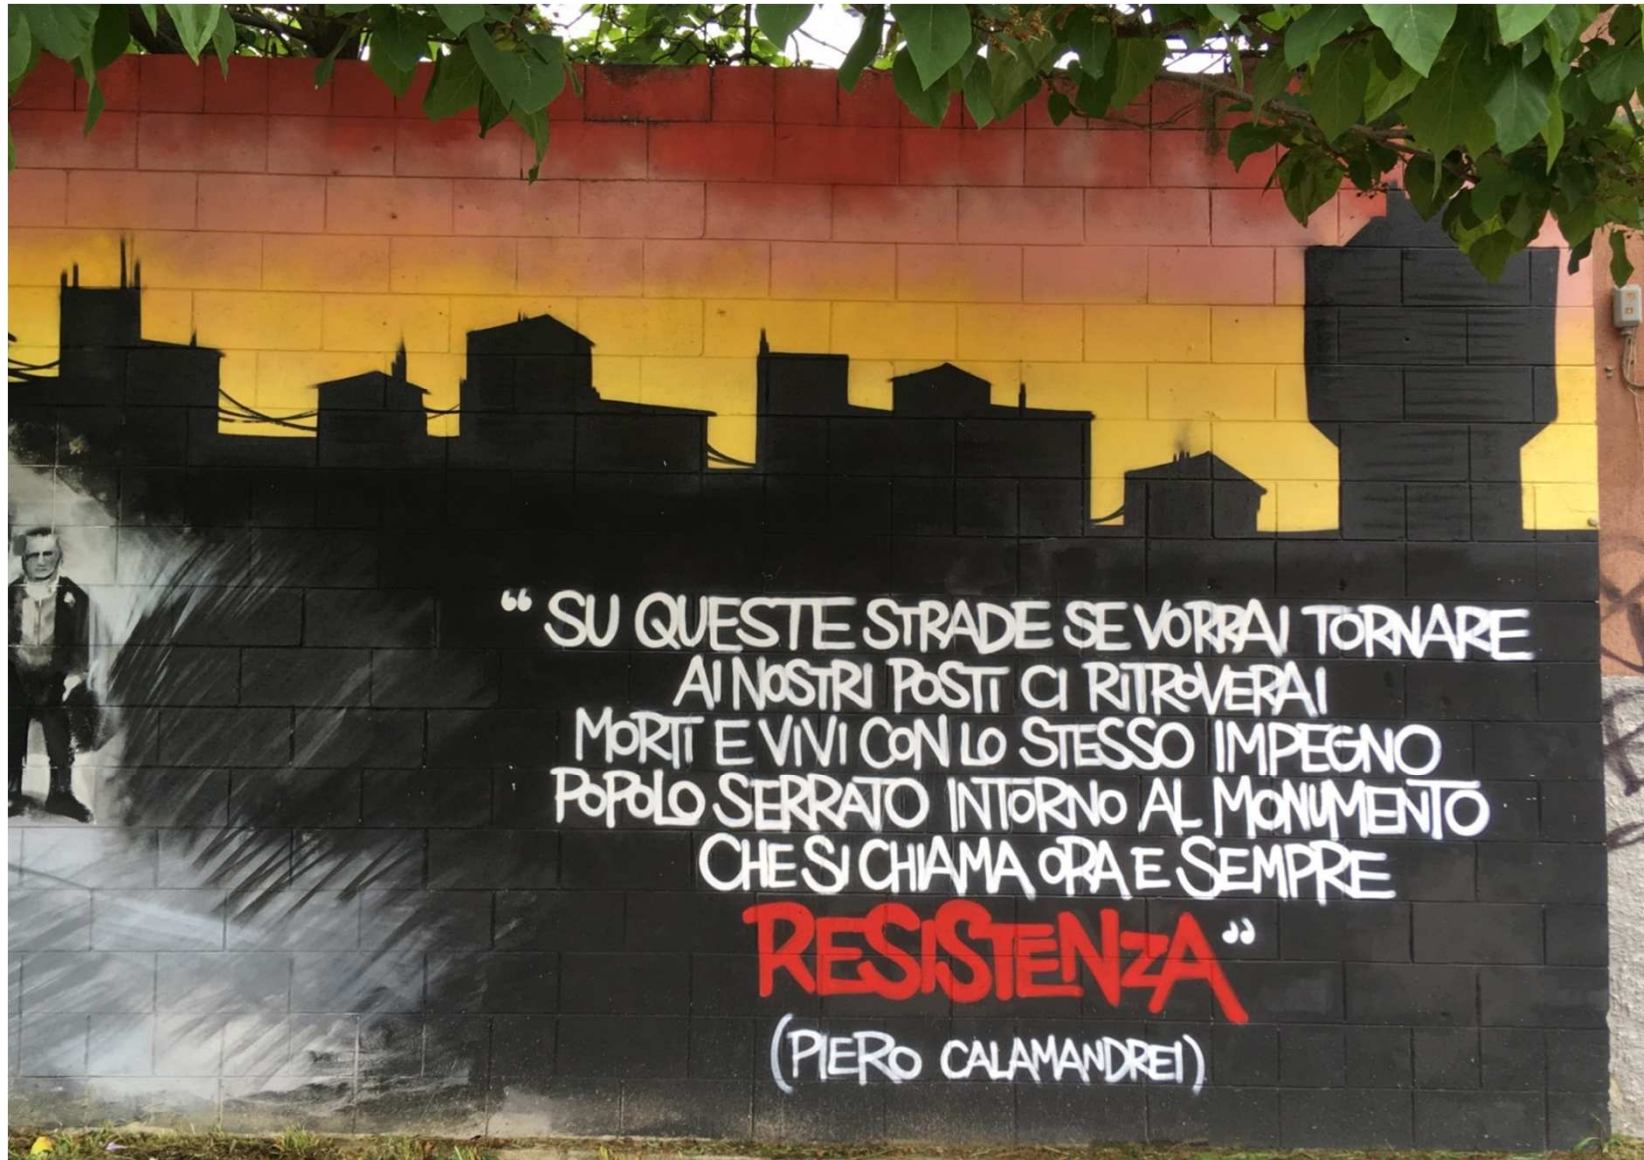

A detail of NIGUARDA ANTIFASCISTA mural (1 of 6), Milan, 2014. Gina Galeotti Bianchi (Lia) and Stellina Vecchio (Lalla), partisan relays, fallen on April 24th, 1945 Photo Credits: CESMAR7, 2018

A detail of NIGUARDA ANTIFASCISTA mural (2 of 6), Milan, 2014. Photo Credits: CESMAR7, 2018

A detail of NIGUARDA ANTIFASCISTA mural (3 of 6), Milan, 2014. Photo Credits: CESMAR7, 2018

A detail of NIGUARDA ANTIFASCISTA mural (4 of 6), Milan, 2014. Photo Credits: CESMAR7, 2018

A detail of NIGUARDA ANTIFASCISTA mural (5 of 6), Milan, 2014. Photo Credits: CESMAR7, 2018

A detail of NIGUARDA ANTIFASCISTA mural (6 of 6), Milan, 2014. Photo Credits: CESMAR7, 2018